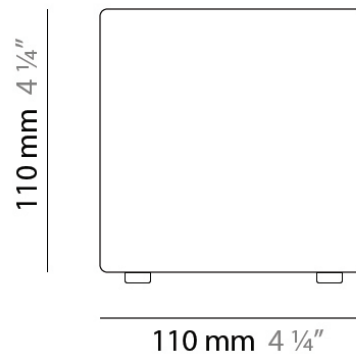

KUBIK PORTABLE

D84371

PROJECT

TYPE

NOTES

QUANTITY

DATE

GENERAL

Series: Kubik
Brand: Panzeri
Division: Design
Mounting Type: Portable
Mounting Location: Table
Subcategory: Table

PHYSICAL

Shape: Square
Length (mm): 110
Length (in): 4 ⁵/₁₆
Width (mm): 110
Width (in): 4 ⁵/₁₆
Height (mm): 110
Height (in): 4 ⁵/₁₆
Light Distribution: Omnidirectional
Weight (kg): 0.83
Weight (lbs): 1.82
Diffuser: Matte White Blown Glass
Fixture Finish: WHI
Fixture Material: Metal

ELECTRICAL

Input Wattage Range: 1 - 9 W
Lamp Type: LED
Input Wattage (W): 9.5
Total Output Wattage (W): 8
Dimming: Non-Dimmable
Driver Included: Yes
Driver Location: Integrated
Driver Type: Constant Current - 120Vac
Driver Class: Class 2
Input Voltage (V): 120
Constant Current (MA): 350

LED

Number of LEDs: 1
Color Temperature (°K): 3000
Max. Delivered Lumen (lm): 667
CRI: >80 CRI
Lamp Life (hrs): 60000

OPTICAL

RATINGS AND CERTIFICATIONS

Certified By: CSA Certified to UL and CSA Standards
IP rating: IP20