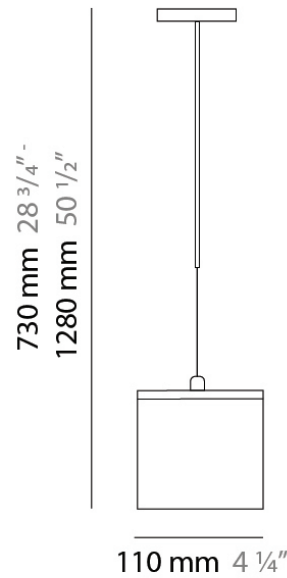

KUBIK SUSPENSION

D81433

PROJECT
TYPE
NOTES
QUANTITY
DATE

GENERAL

Series: Kubik
Brand: Panzeri
Division: Design
Mounting Type: Suspension
Mounting Location: Ceiling
Subcategory: Pendant

PHYSICAL

Shape: Square
Length (mm): 110
Length (in): 4 ⁵/₁₆
Width (mm): 110
Width (in): 4 ⁵/₁₆
Height (mm): 730
Height (in): 28 ³/₄
Max. Overall Height (mm): 1283
Max. Overall Height (in): 50 ¹/₂
Light Distribution: Omnidirectional
Weight (kg): 1.56
Weight (lbs): 3.43
Diffuser: Matte White Blown Glass
Fixture Finish: WHI
Fixture Material: Metal

ELECTRICAL

Input Wattage Range: 10 - 19 W
Lamp Type: LED
Input Wattage (W): 9.5
Total Output Wattage (W): 8
Dimming: Non-Dimmable
Driver Included: Yes
Driver Location: Integrated
Driver Type: Constant Current - 120Vac
Driver Class: Class 2
Input Voltage (V): 120 - 277
Constant Current (mA): 500
Upon Request: (Not included - see components) Remote: 0-10Vdc dimming / Phase dimming @120Vac only / Non-dimming 1

LED

Number of LEDs: 1
Color Temperature (°K): 3000
Max. Delivered Lumen (lm): 1080
CRI: >80 CRI
Lamp Life (hrs): 60000

OPTICAL

RATINGS AND CERTIFICATIONS

Certified By: CSA Certified to UL and CSA Standards
IP rating: IP40