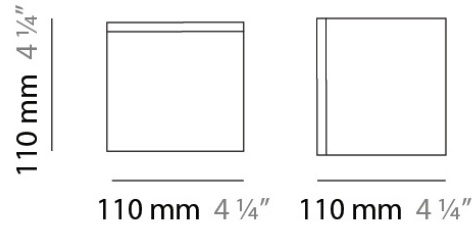

D83279

PROJECT	
TYPE	
NOTES	
QUANTITY	
DATE	

GENERAL

Series: Kubik
Brand: Panzeri
Division: Design
Mounting Type: Surface
Mounting Location: Ceiling
Subcategory: Ambient

PHYSICAL

Shape: Square
Length (mm): 110
Length (in): 4 ⁵/₁₆
Width (mm): 110
Width (in): 4 ⁵/₁₆
Height (mm): 110
Height (in): 4 ⁵/₁₆
Light Distribution: Omnidirectional
Weight (kg): 0.66
Weight (lbs): 1.45
Diffuser: Matte White Blown Glass
Fixture Finish: WHI
Fixture Material: Metal

ELECTRICAL

Input Wattage Range: 1 - 9 W
Lamp Type: LED
Input Wattage (W): 9.5
Total Output Wattage (W): 9
Dimming: Non-Dimmable
Driver Included: Yes
Driver Location: Integrated
Driver Type: Constant Current - 120Vac
Driver Class: Class 2
Input Voltage (V): 120 - 277
Constant Current (MA): 250
Upon Request: (Not included - see components) Remote: 0-10Vdc dimming / Phase dimming @120Vac only / Non-dimming 1

LED

Color Temperature (°K): 3000
Max. Delivered Lumen (lm): 667
CRI: >80 CRI
Lamp Life (hrs): 60000

OPTICAL

RATINGS AND CERTIFICATIONS

Certified By: CSA Certified to UL and CSA Standards
IP rating: IP40